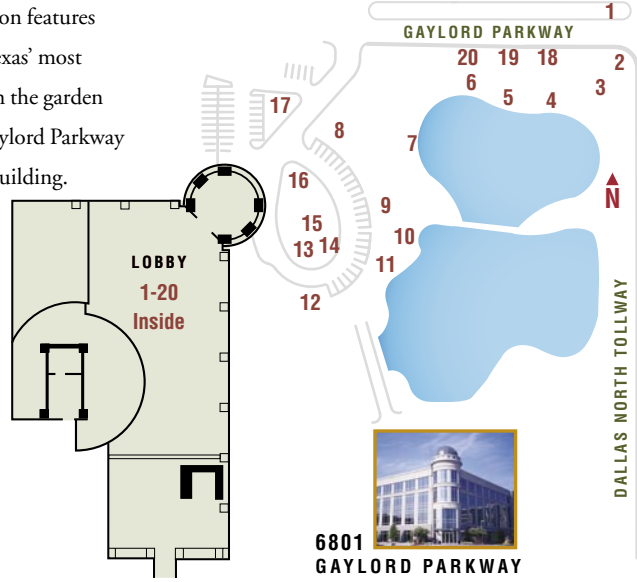

20. (OUTSIDE)

6801 GAYLORD PARKWAY

INSIDE : 1. Jim Bowman, Dallas *Bluebonnets* blown glass, steel 2. Betsy Bass, Dallas and Tim Nentrup, Fort Worth *Bird Window* bronze, oak 3. Richard Neidhardt, Sherman *Clock Rider* bronze 4. Marla Ziegler, Dallas *Office Party* clay, glaze 5. James Sullivan, Dallas *Figure Aloft* straw, plaster, wood, steel 6. Jesus B. Moroles, Rockport *Black Spirit* black granite 7. Roger Colombik, Wimberley *Poetry Series II* stone, steel, paint 8. Frances Bagley, Dallas *The First Crusade* cedar, pigment 9. Tom Orr, Dallas *Wood Bend & Black Bend* wood, glass, laminate 10. Polly Gessell, Dallas *Art Conference* glass 11. Heather Marcus, Texas and New York *Green Ray* aluminum, paint 12. Michael Pavlovsky, Fort Worth *Perseverance* bronze 13. Karl Umlauf, Lorena *Legend series* mixed media on cast paper 14. Arthur Koch, Dallas *Elements of Change series* wood, cement, paint 15. James Surls, Texas and Colorado *Three and Three and Seven Flower* pine, poplar, steel 16. Jerry Dodd, Commerce *Balancing Act* steel, paint 17. Harry Geffert, Crowley *Downside, Up* bronze 18. Joe Havel, Houston *Two Starched Shirts* bronze 19. Ken Little, San Antonio *Coast (Walking Coyote)* bronze 20. Isaac Smith, Dallas *Panther* wood, paint, monofilament