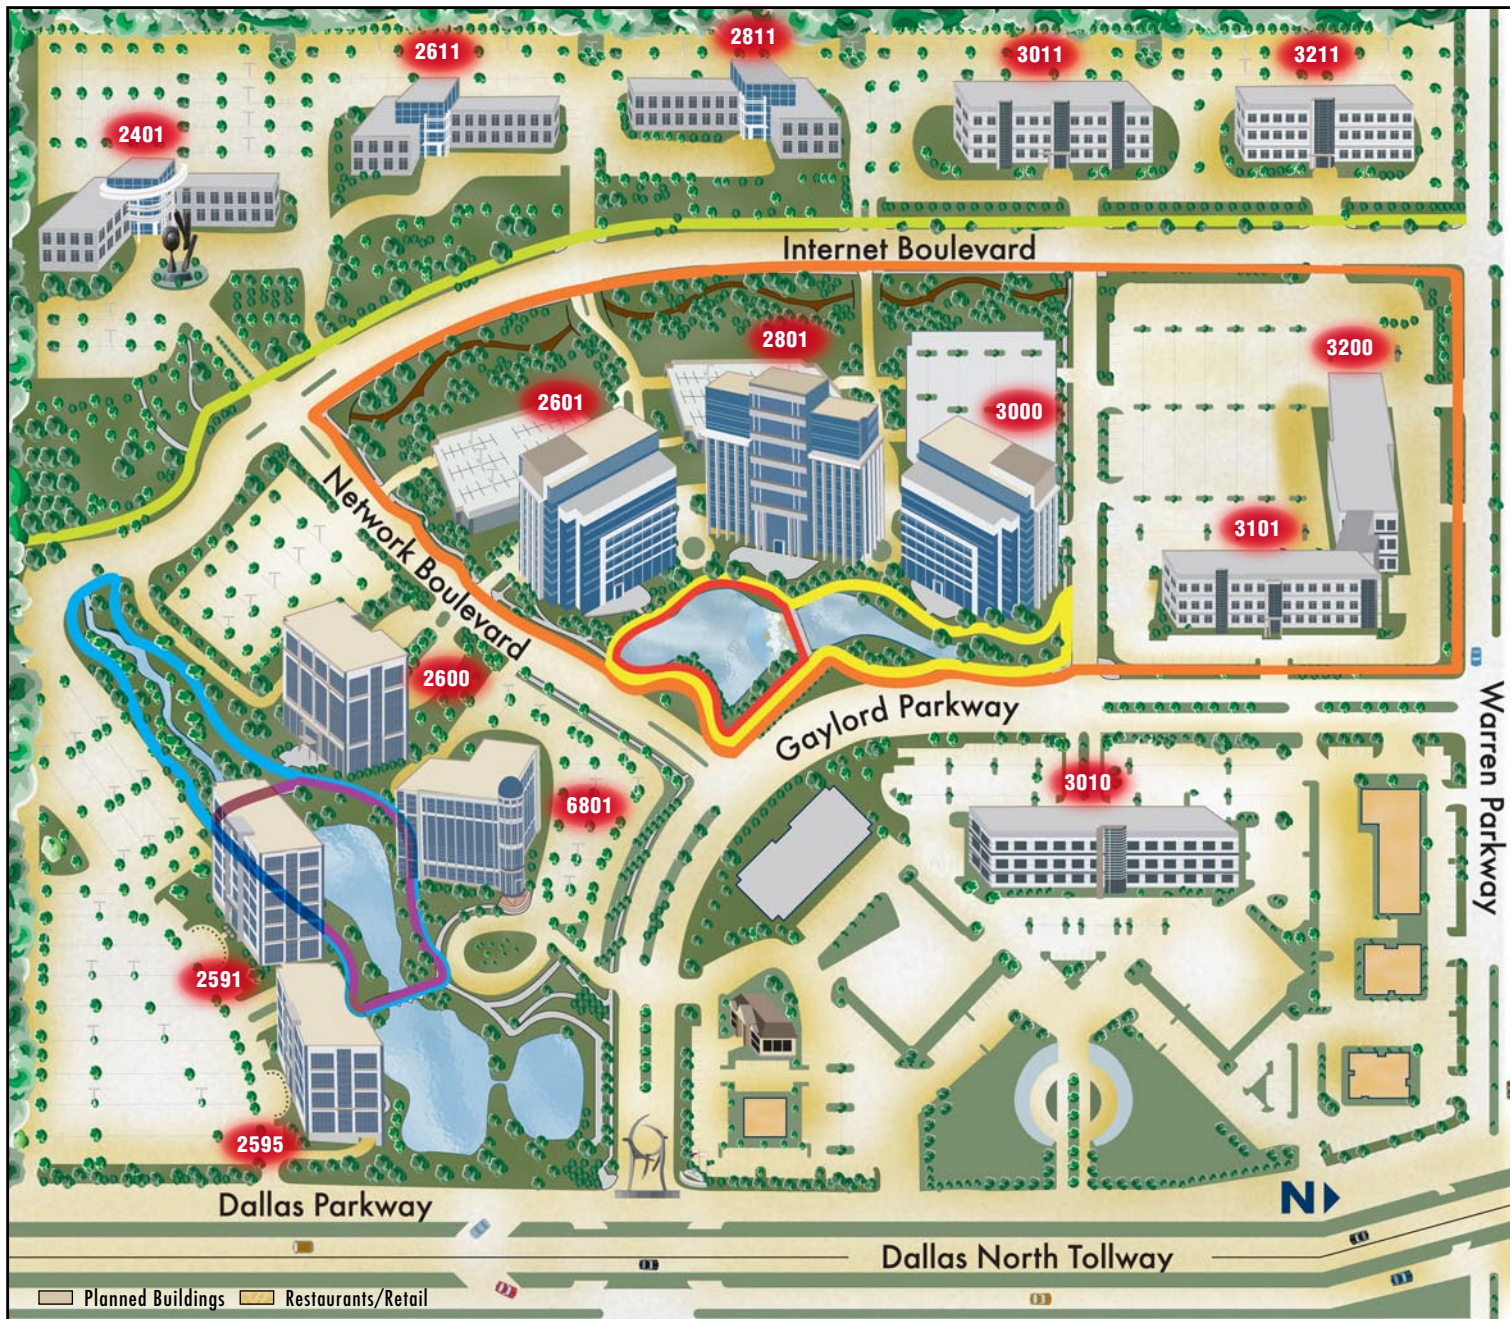

Hall Office Park Walking/Jogging Trails

- GREEN TRAIL**
 .6 miles from one end of sidewalk to the other on Internet
- RED TRAIL**
 .25 miles around small lake loop on Gaylord
- YELLOW TRAIL**
 .4 miles around large lake loop on Gaylord
- PURPLE TRAIL**
 .25 miles around inner loop on lake behind 2591
- BLUE TRAIL**
 .5 miles around outer loop on lake behind 2591
- ORANGE TRAIL**
 1.2 mile rectangular loop around buildings

These trails are all paved for your healthy convenience. Please enjoy!

6801 Gaylord Parkway
 Suite 100
 Frisco, Texas 75034
www.hallofficepark.com

HALL OFFICE PARK

Redefining the workplace.

Note: Take care crossing driveways at building entrances!